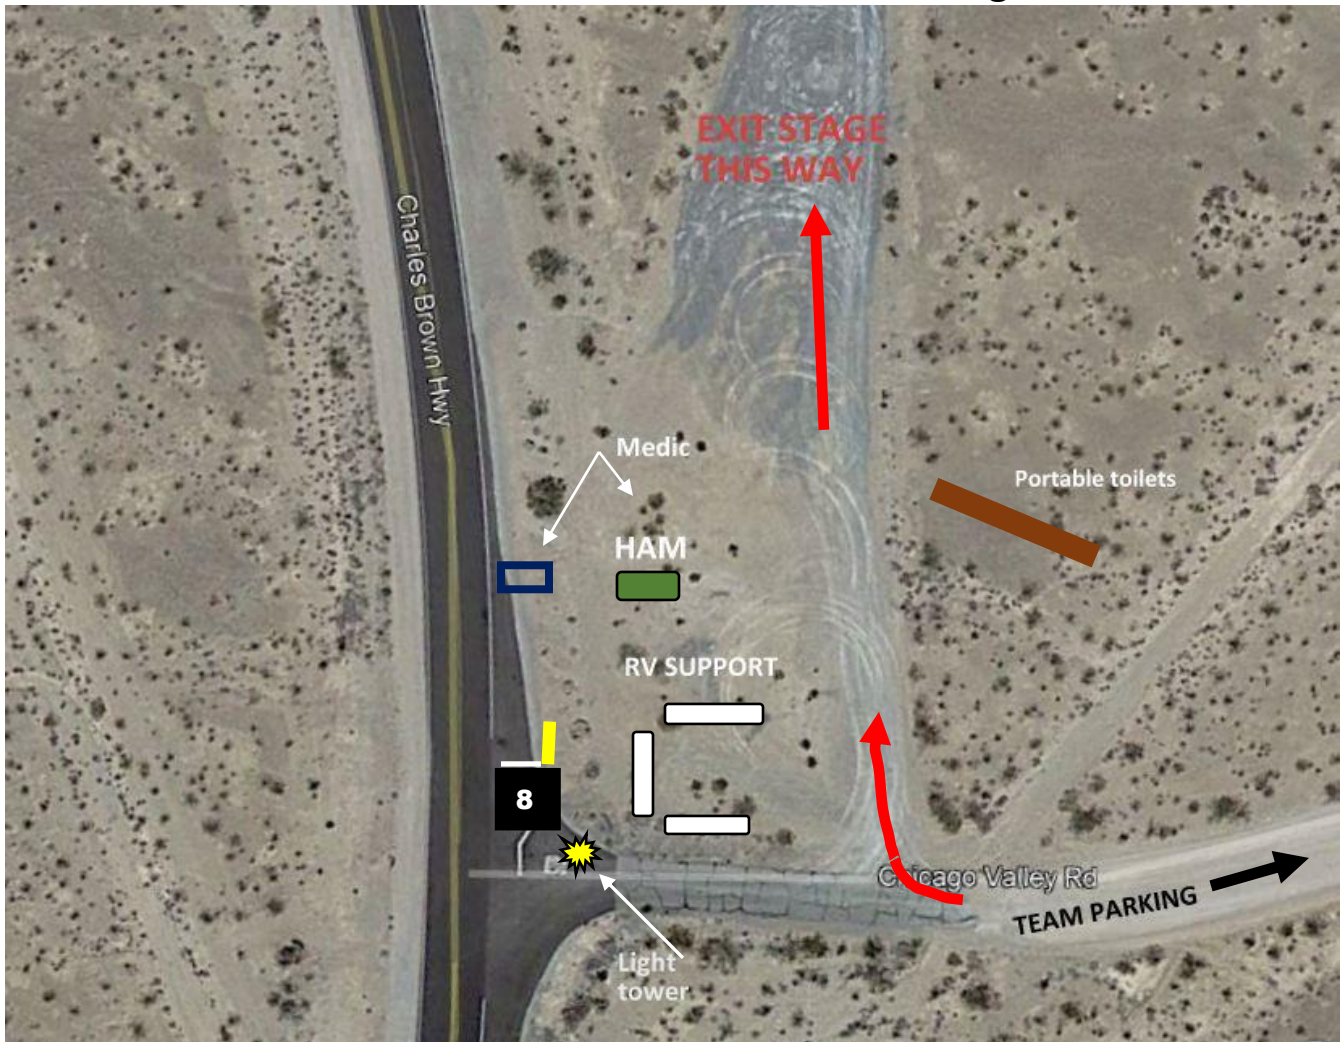

## Stage 8

GPS: 36° 00.059 N & 116° 11.881 W

Stage distance: 6.6 miles

Stage 8 starts about 22 miles south of Pahrump on Highway 372/178, and 5.5 miles northeast of Shoshone on Highway 178