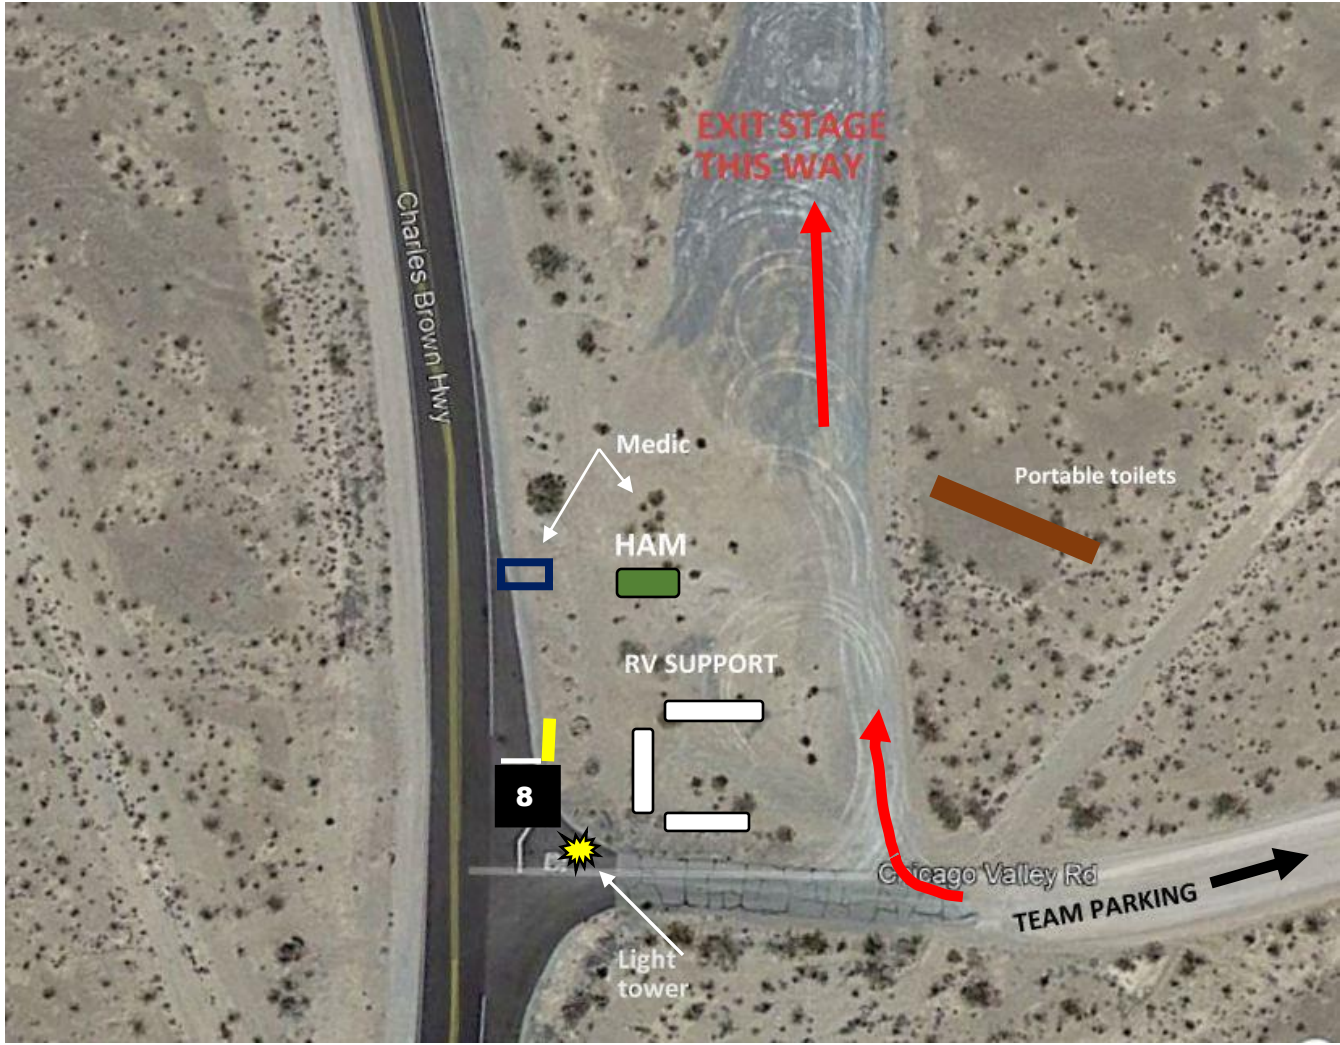

Stage 8 for 2022

GPS: 36° 00.059 N & 116° 11.881 W

Stage distance: 6.6 miles

Stage 8 starts about 22 miles south of Pahrump on Highway 372/178, and 5.5 miles northeast of Shoshone on Highway 178