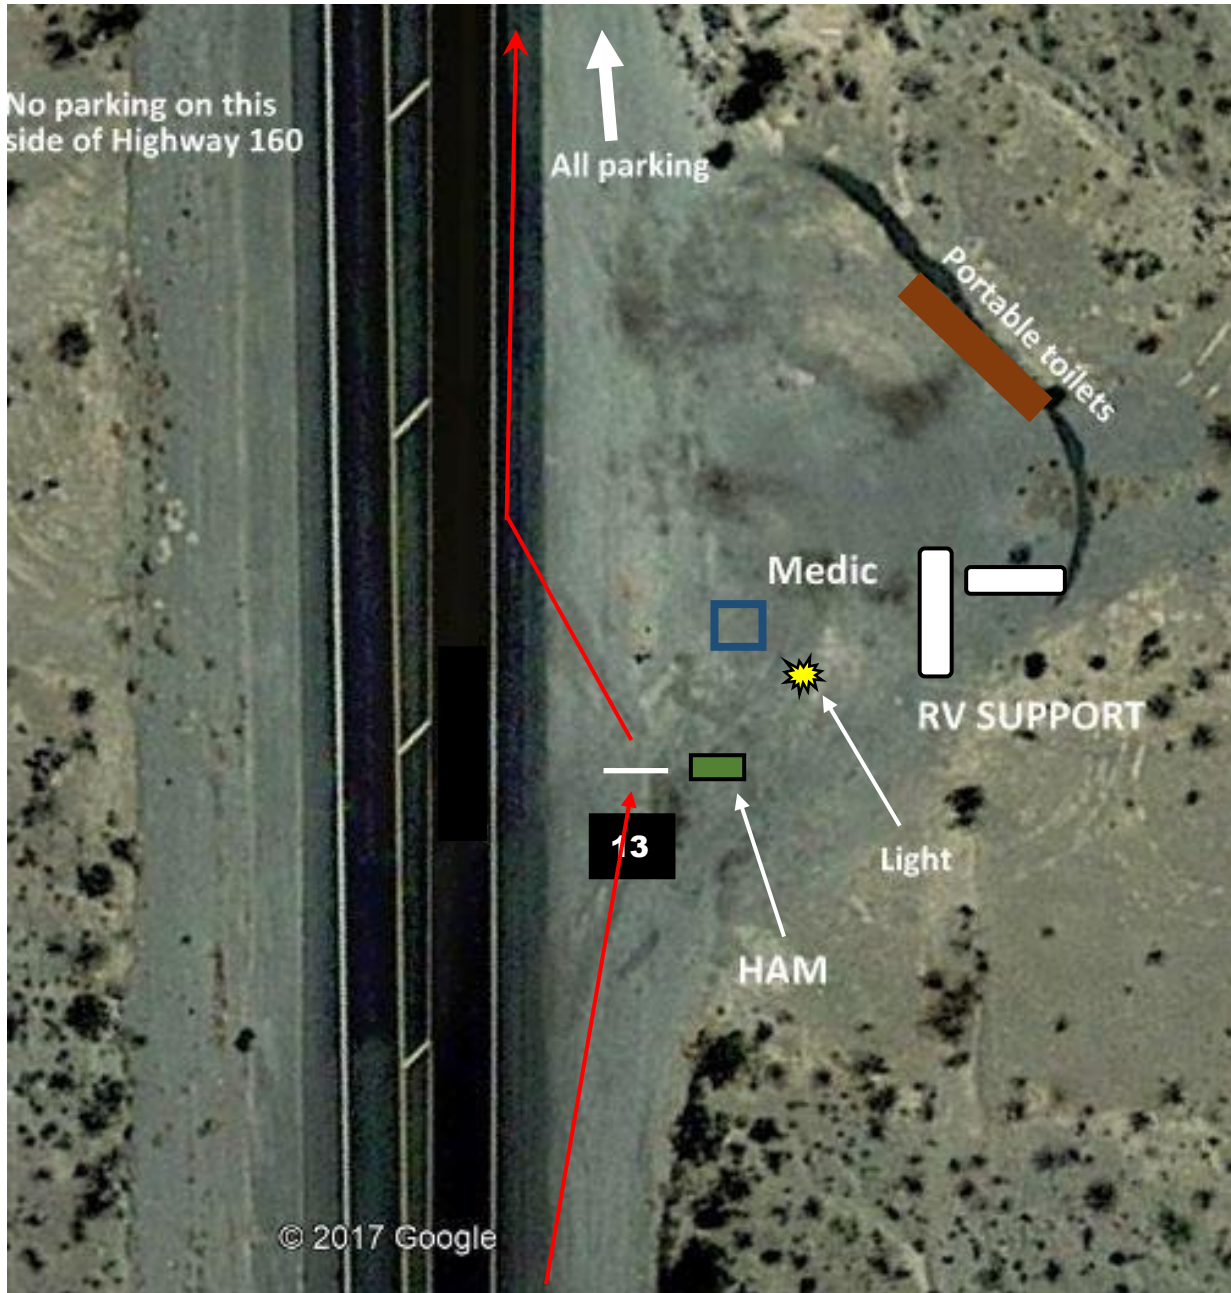

## Stage 13 for 2022

GPS: 36° 07.963 N & 115° 52.006 W

Stage distance: 6.9 miles

All runner parking is east of the exchange point. No parking across highway 160 or before the stage. This stage starts about 8 miles east of Pahrump and 44 miles west of Interstate 15 on Highway 160.