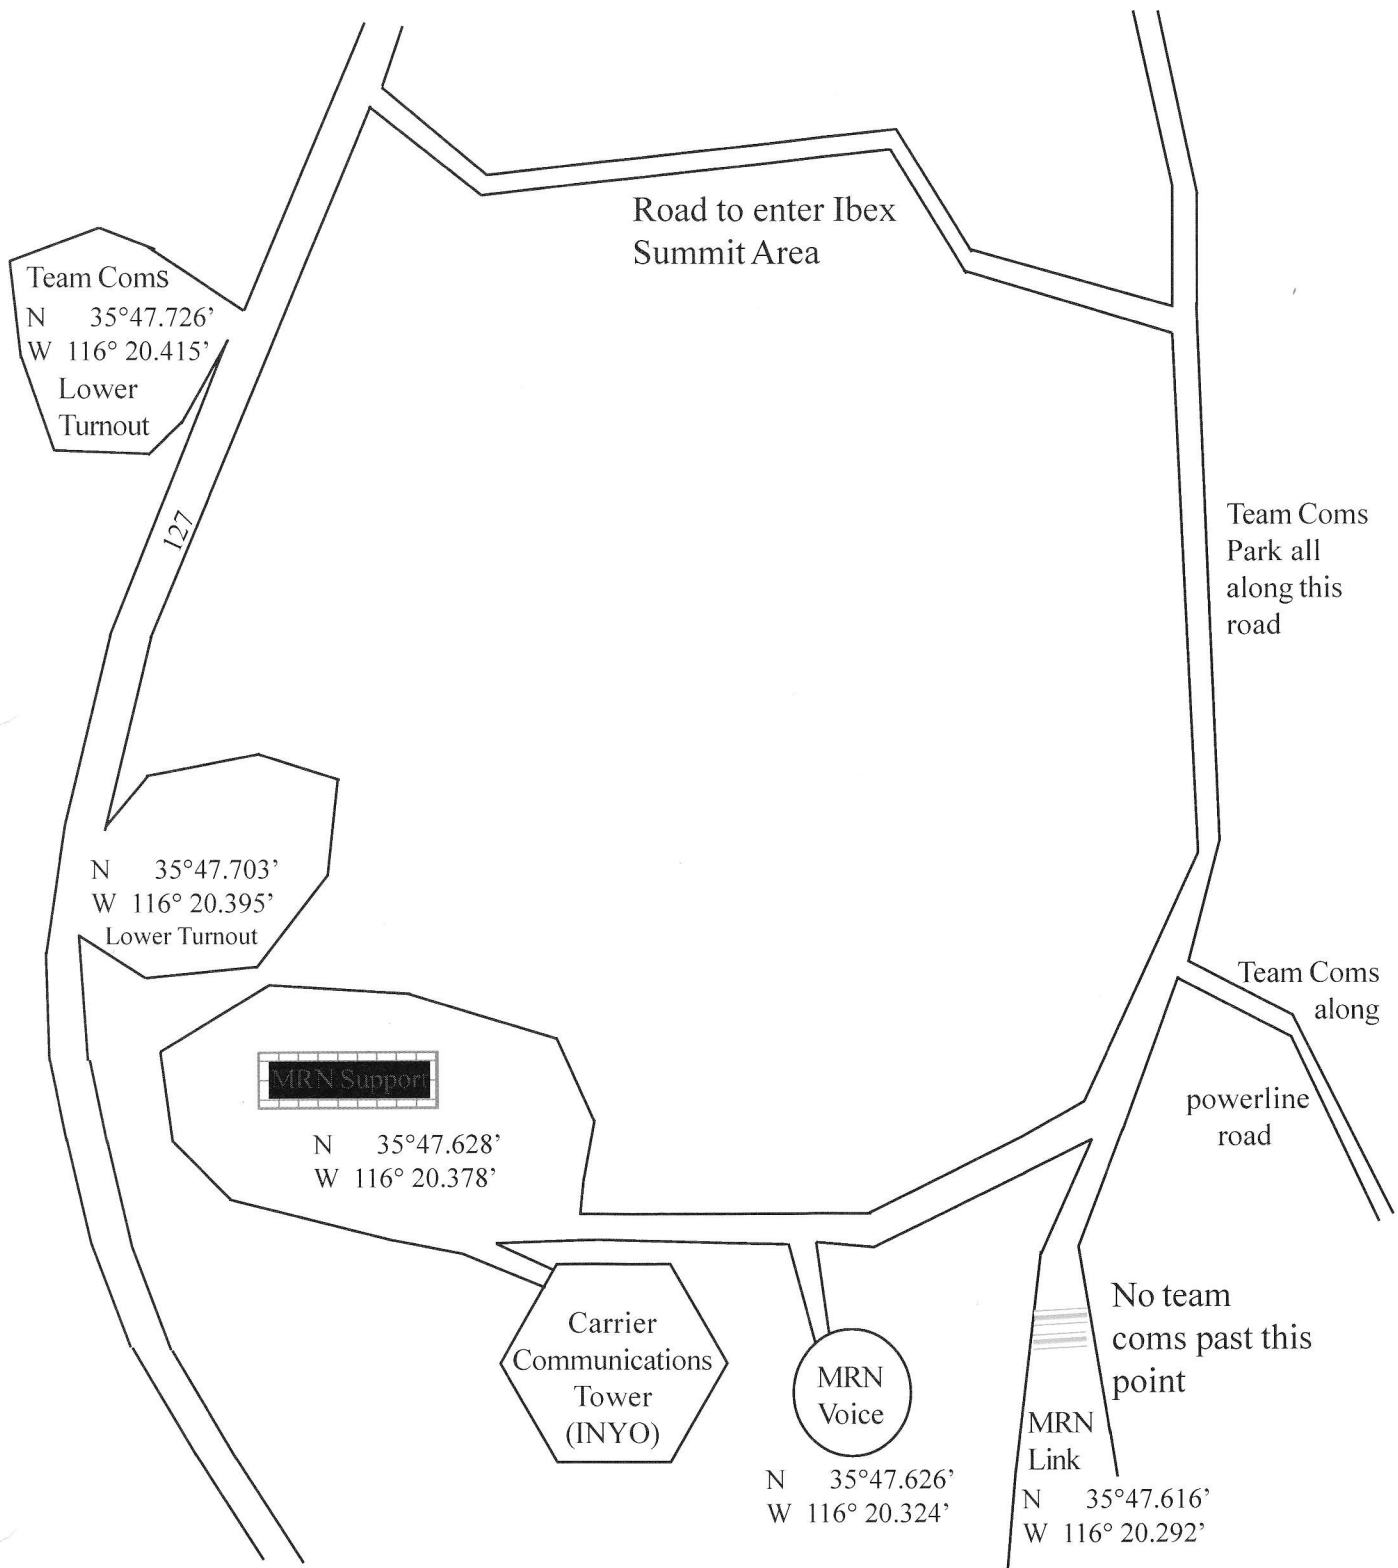

# IBEX PASS SUMMIT COMMUNICATION SITE LAYOUT

DIAGRAM NOT TO SCALE REVISED: 3/12/14  
SUPERCEDES ALL PREVIOUS VERSIONS

# IBEX PASS SUMMIT EAST ENTRANCE

GPS Coordinates  
Reference Location Only

35° 48.088' N  
116° 20.271' W

The entrance is just beyond the .5 mile marker and right before you reach the 60 mph speed limit sign as you are traveling north on Hwy 127.

DIAGRAM NOT TO SCALE REVISED: 3/12/14  
SUPERCEDES ALL PREVIOUS VERSIONS