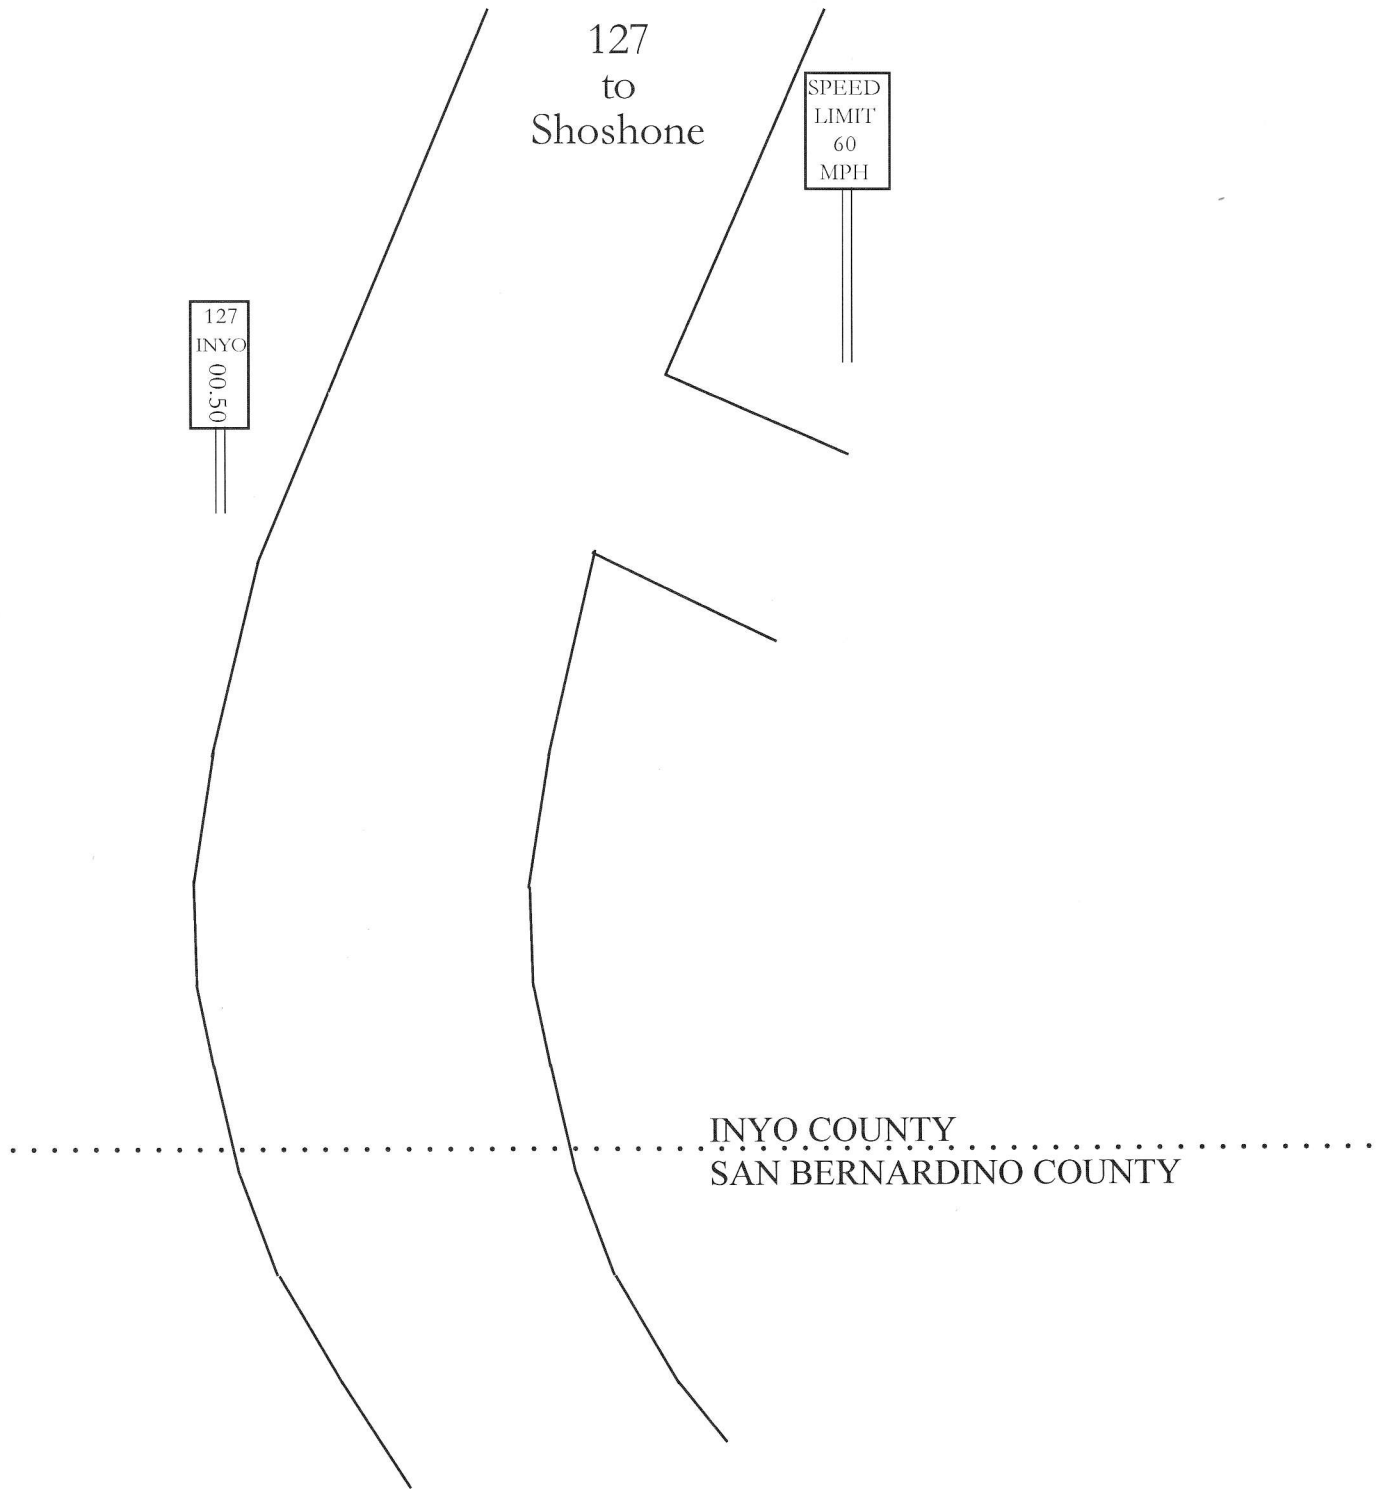

# IBEX PASS SUMMIT EAST ENTRANCE

GPS Coordinates  
Reference Location Only

35° 48.088' N  
116° 20.271' W

The entrance is just beyond the .5 mile marker and right before you reach the 60 mph speed limit sign as you are traveling north on Hwy 127.

DIAGRAM NOT TO SCALE REVISED: 3/12/14  
SUPERCEDES ALL PREVIOUS VERSIONS