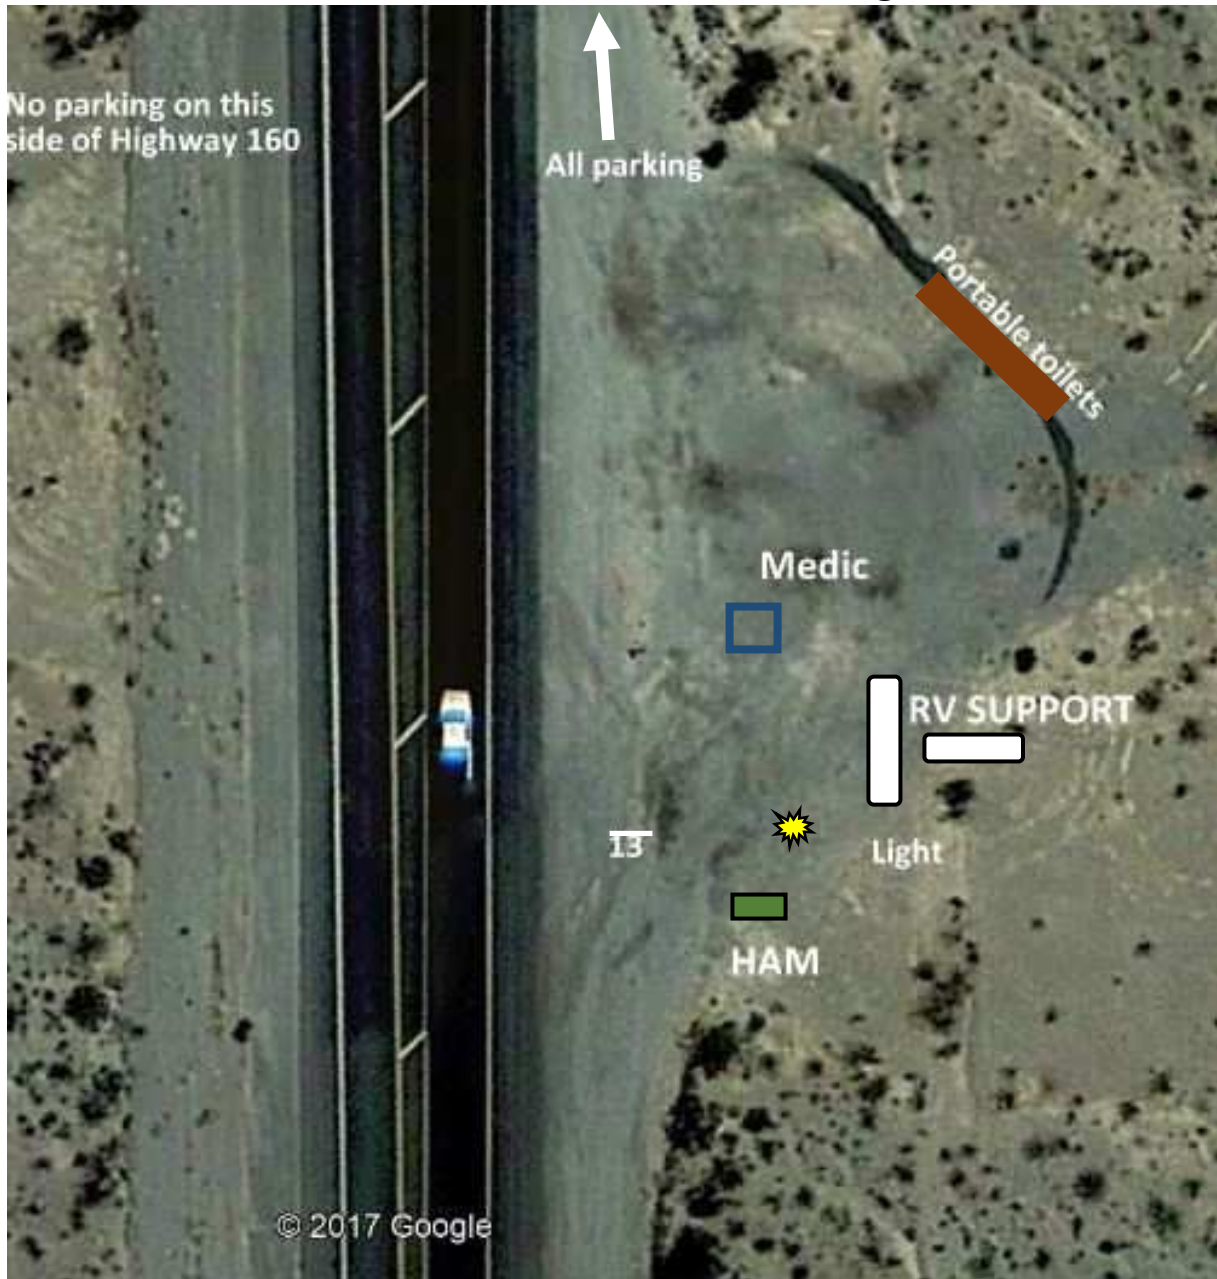

Stage 14

GPS: 36° 07.963 N & 115° 52.006 W

Stage distance: 6.9 miles

All runner parking is on the shoulder east of the stage. No parking across highway 160 or before the stage. This stage starts about 8 miles east of Pahrump and 44 miles west of Interstate 15 on Highway 160.