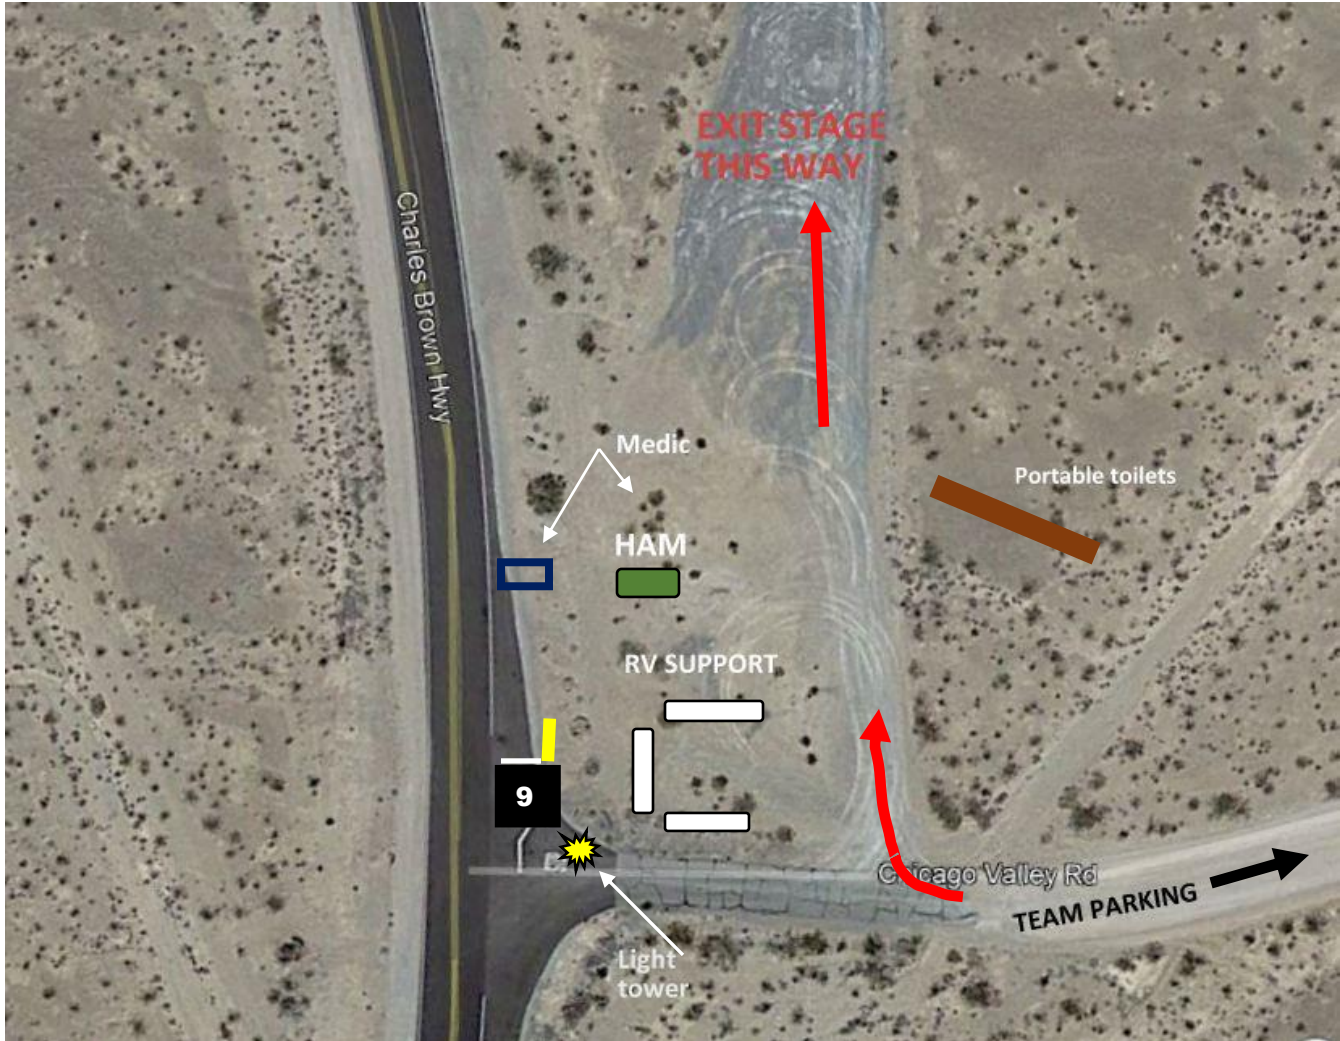

**Stage 9 for 2019**

GPS: 36° 00.059 N & 116° 11.881 W

Stage distance: 6.6 miles

Stage 9 starts about 22 miles south of Pahrump on Highway 372/178, and 5.5 miles northeast of Shoshone on Highway 178