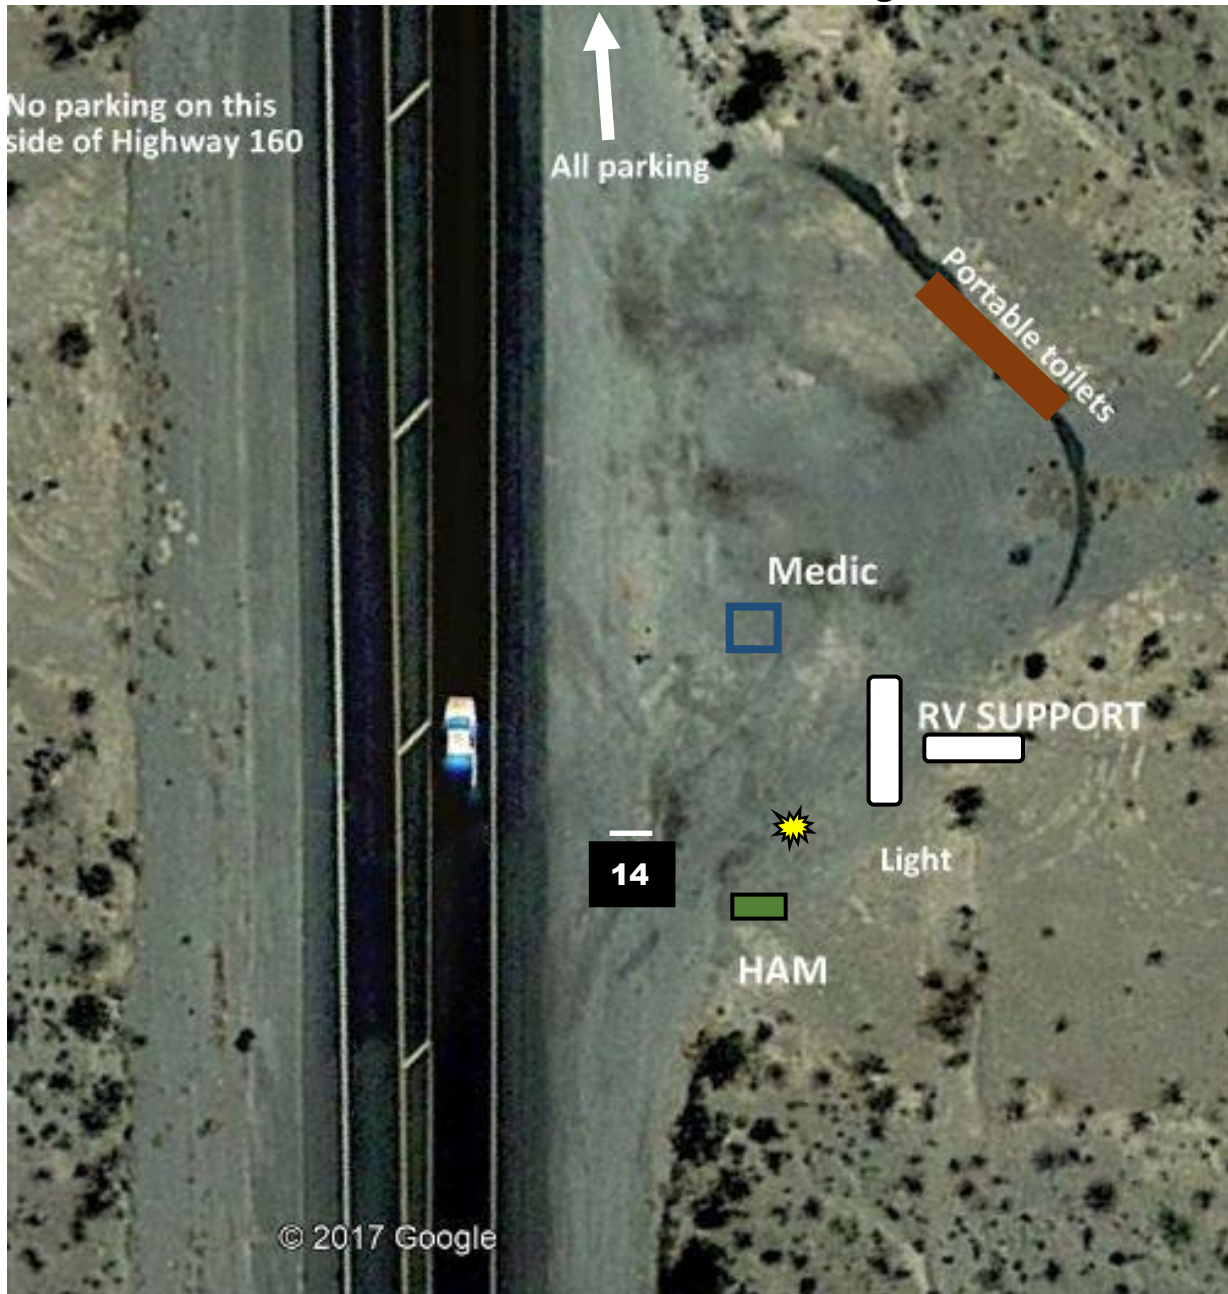

Stage 14 for 2019

GPS: 36° 07.963 N & 115° 52.006 W

Stage distance: 6.9 miles

All runner parking is on the shoulder east of the stage. No parking across highway 160 or before the stage. This stage starts about 8 miles east of Pahrump and 44 miles west of Interstate 15 on Highway 160.