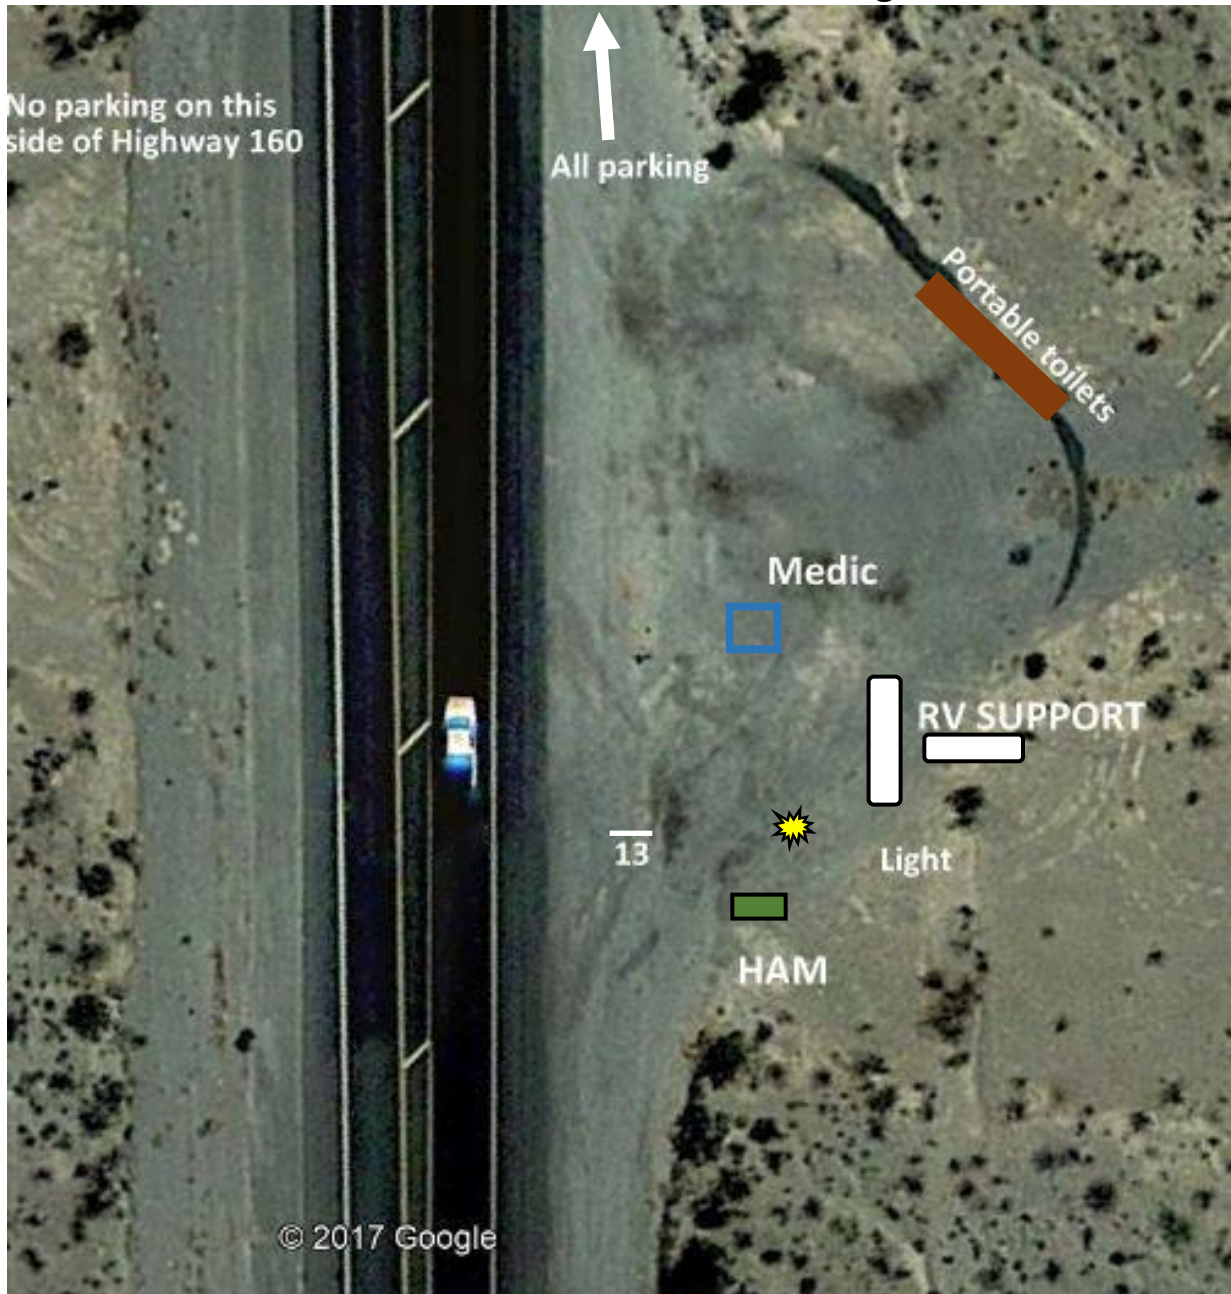

Stage 13

GPS: 36° 07.963 N & 115° 52.006 W

Stage distance: 6.9 miles

All runner parking is on the shoulder east of the stage. No parking across highway 160 or before the stage. This stage starts about 8 miles east of Pahrump and 44 miles west of Interstate 15 on Highway 160.