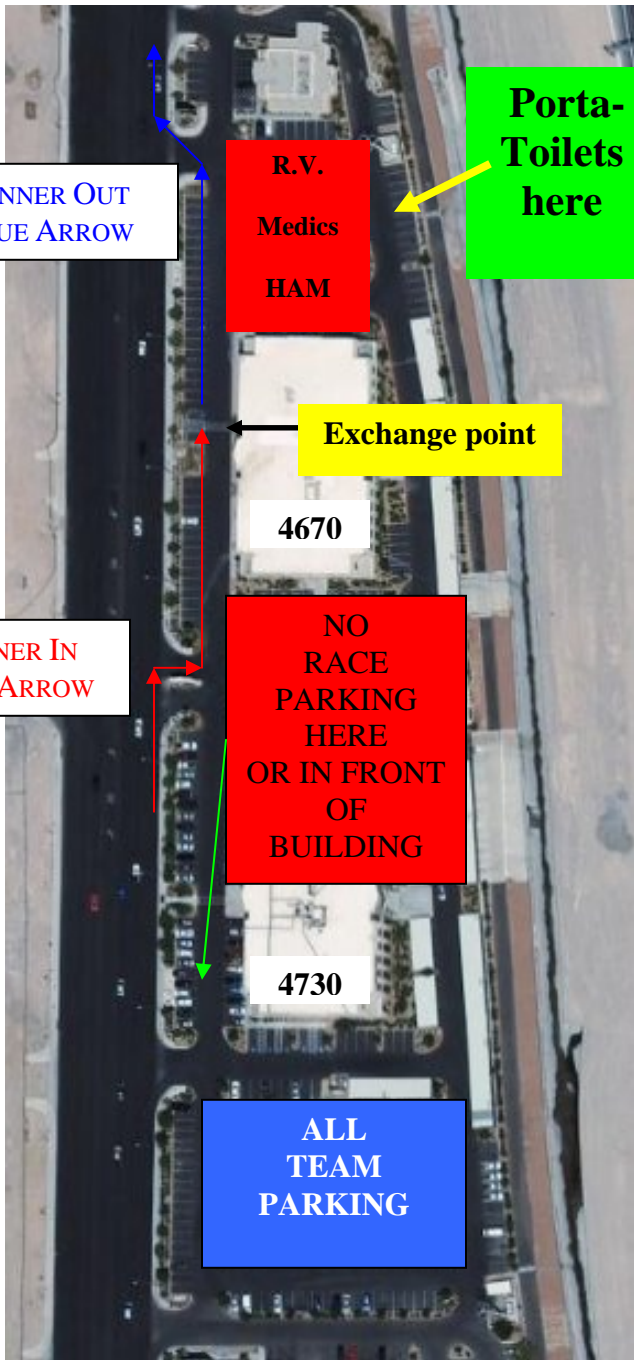

Stage 19

Stage distance: 5.6miles

GPS: 36° 06.265 N
115° 17.865 W

Stage starts at the crosswalk in front of Main Entrance to Colonial Bank 4670 South Fort Apache Road.

Do not place any chalk, lime, or paint markings on the asphalt; do not use rebar into asphalt.

RUNNER OUT
BLUE ARROW

R.V.
Medics
HAM

Porta-
Toilets
here

Exchange point

4670

NO
RACE
PARKING
HERE
OR IN FRONT
OF
BUILDING

4730

ALL
TEAM
PARKING