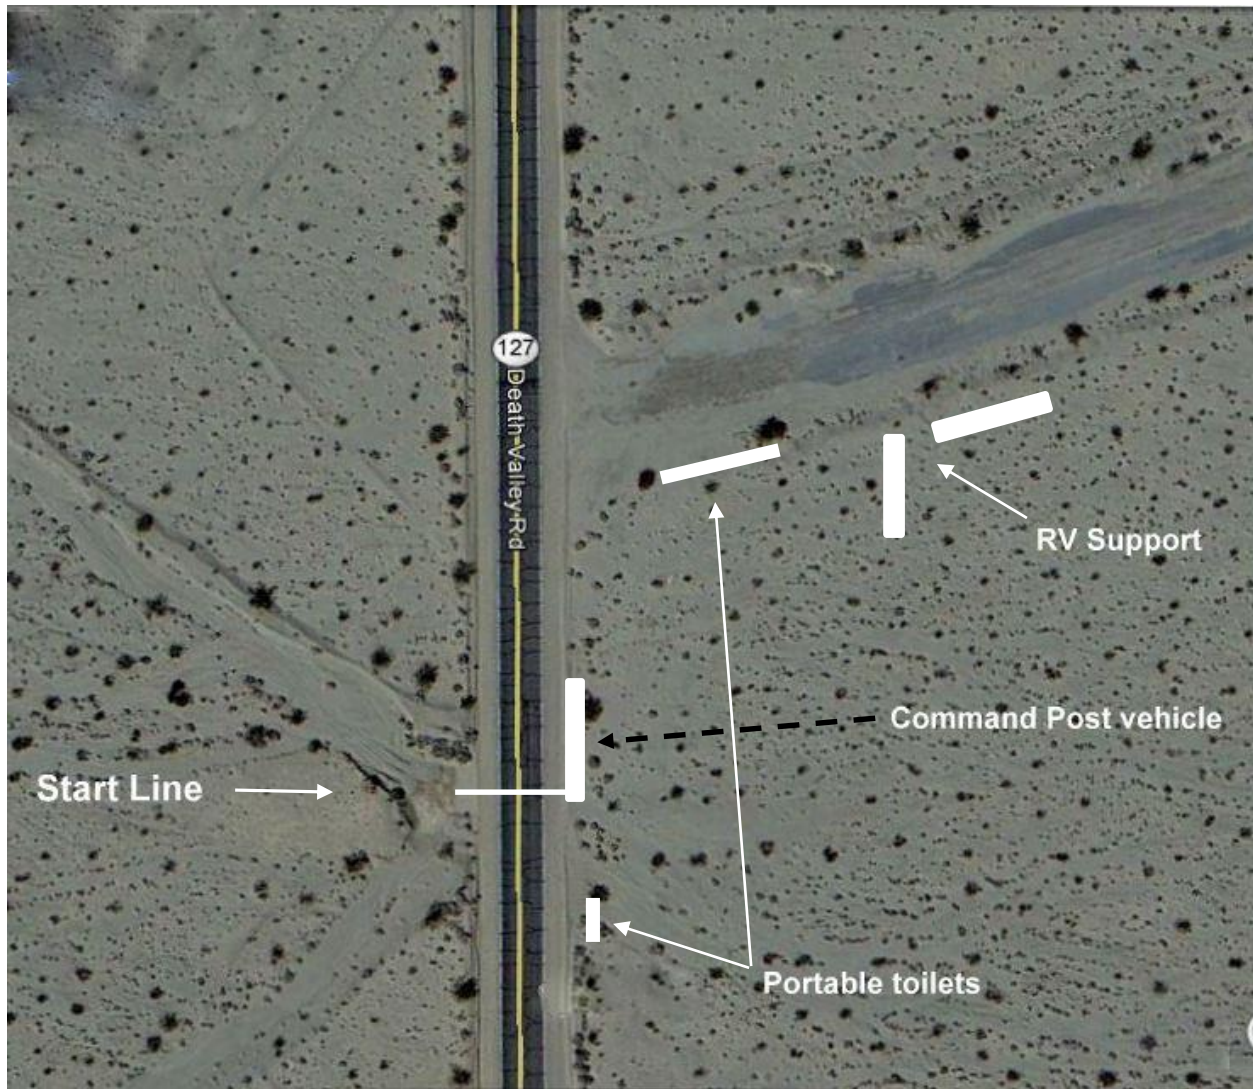

## Start Line

Start Line is about mile 24.3 on Highway 127

GPS: 35° 34.920N; 116° 13.263W

Stage distance: 5.4 miles

The Start Line is south of the mixing table.